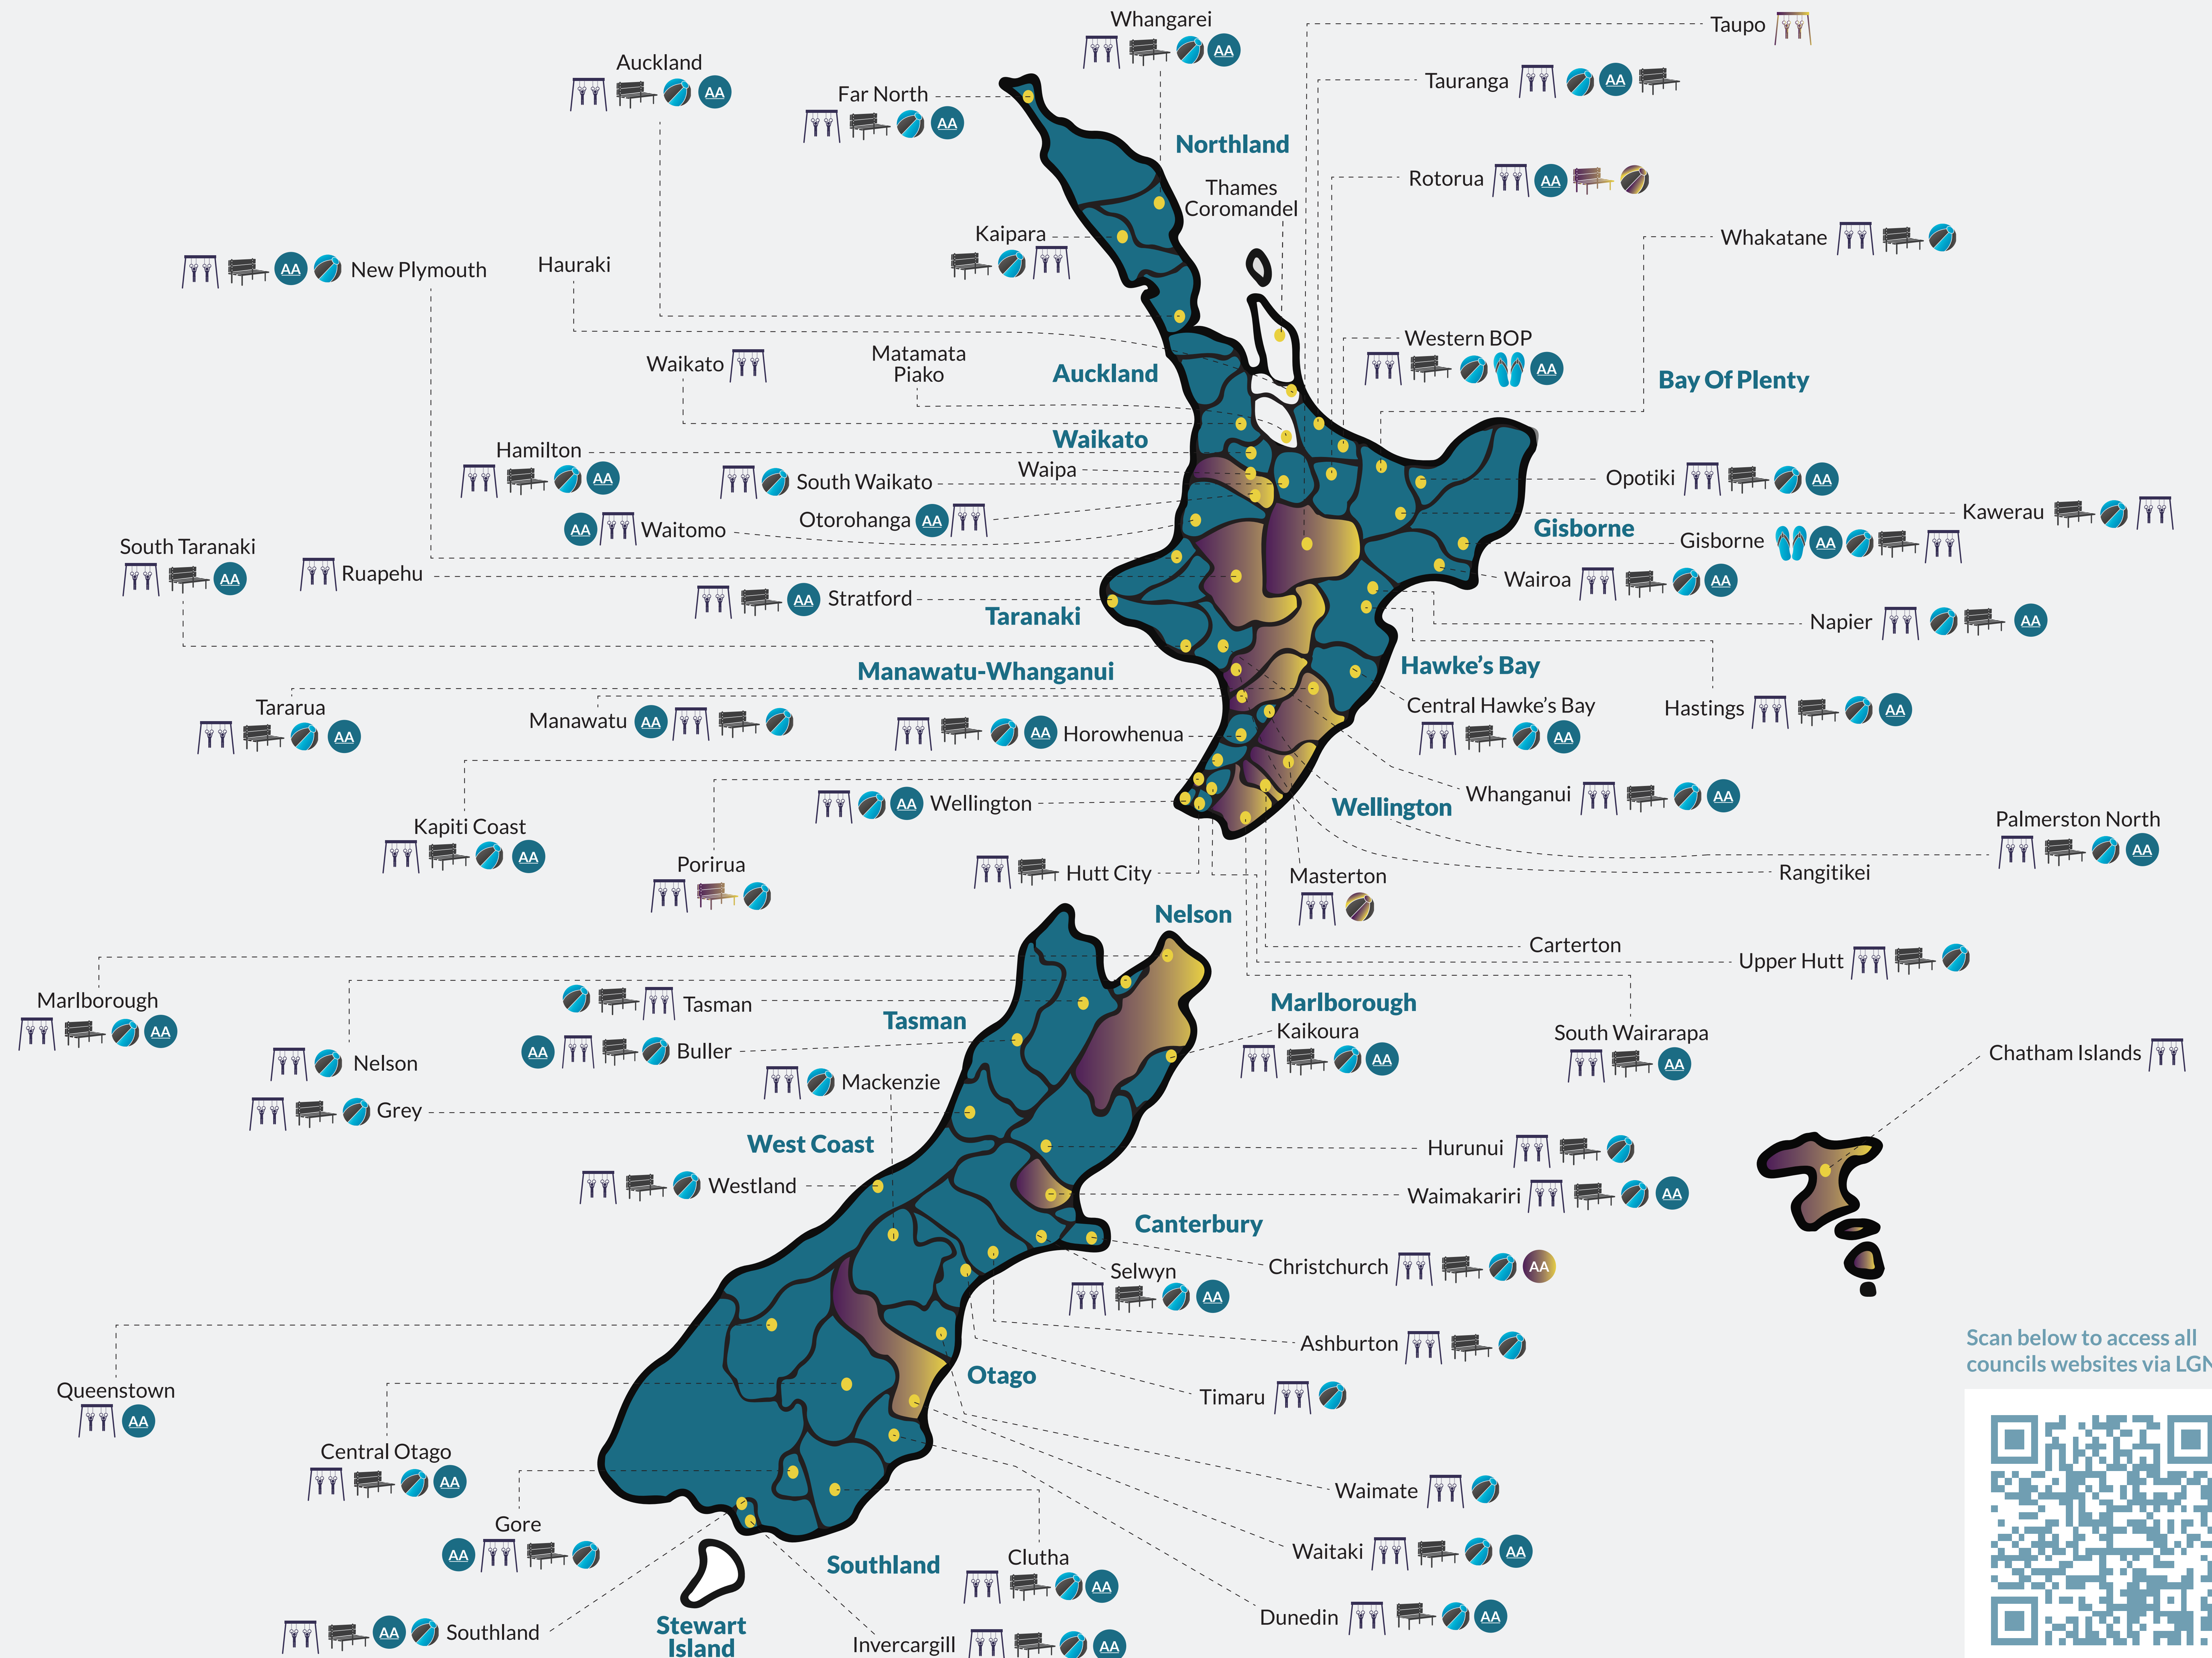

SMOKEFREE OUTDOOR POLICIES AND SPACES

Playgrounds

Parks

Additional Areas

Sport Grounds

Beaches

Partly Adopted

Adopted

No Policy (see database for further information)

Scan below to access all councils websites via LGNZ.